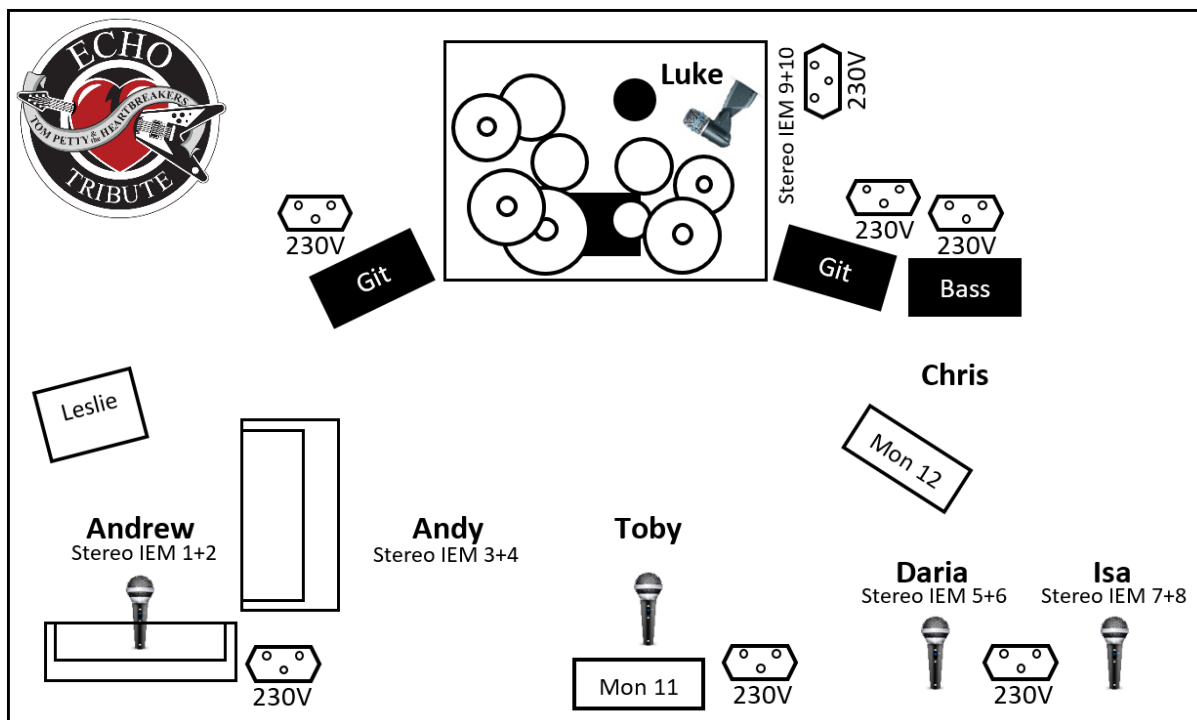

Technical Rider Echo

| | | |
|----|----------------|------------------|
| 01 | Kick in | Shure Beta 91 |
| 02 | Kick out | Audix D6 |
| 03 | Snare top | Shure Beta 56 |
| 04 | Snare bottom | Sontronics DM-1S |
| 05 | Hi-Hat | Røde M5 |
| 06 | Floor Tom low | Sennheiser e604 |
| 07 | Floor Tom high | Sennheiser e604 |
| 08 | Rack Tom | Sennheiser e604 |
| 09 | Ride | Rode M5 |
| 10 | Overhead L | Oktava MK 012 |
| 11 | Overhead R | Oktava MK 012 |
| 12 | Bass DI | Amp DI out |
| 13 | E-Guitar Andy | Shure SM 57 |
| 14 | E-Guitar Toby | Shure SM 57 |
| 15 | A-Guitar Toby | Active DI |
| 16 | A-Guitar Isa | Active DI |

| | | |
|----|-------------|---------------|
| 17 | Keys L | Active DI |
| 18 | Keys R | Active DI |
| 19 | Leslie L | Shure SM 57 |
| 20 | Leslie R | Shure SM 57 |
| 21 | Leslie Bass | Shure SM 7B |
| 22 | Voc Andrew | Shure Beta 57 |
| 23 | Voc Toby | Shure SM 58 |
| 24 | Voc Daria | Shure SM 58 |
| 25 | Voc Isa | Shure SM 58 |
| 26 | Voc Luke | Shure Beta 56 |
| 27 | | |
| 28 | | |
| 29 | | |
| 30 | | |
| 31 | | |
| 32 | | |

All microphones, stands, and clamps are provided by Echo. We travel with our own FOH console (Midas M32R), stage box (Midas DL32) and IEM rack (4xSennheiser A-Band). All monitors can be mixed from FOH. Please provide two powerful monitors, lots of XLR cables (at least 10x10m, 10x6m), cat5 cable from FOH to stage, and a clean stage of at least 6x4 meters.

Travel party: Andrew (keys), Andy (guitar), Toby (lead vocals and guitar), Daria (vocals), Isa (vocals and guitar), Chris (bass), Luke (drums), Marco (front of house)